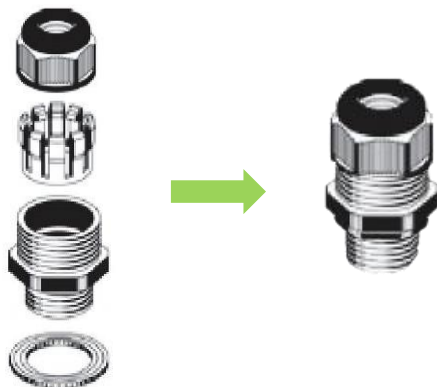

Note:
To effectively protect the PoE device, ensure to connect the grounding wire to the ground.

Application:

- Outdoor PoE Cameras
- Outdoor APs
- Outdoor Network device
- Computer Control Rooms
- Server Farms
- Manufacturing Facilities
- Transmitter and Receiver Stations

Installation Guide:

IP66 Waterproof Accessories		
#1		x 2
#2		x 2
#3		x 2
#4		x 2
#5		x 2
#6		x 1

1. Assemble the waterproof connector.

2. Put a network cable and grounding wire through the connector.

- Put the cable set into the waterproof case and use the screw nut (#5) to fix it from inside.