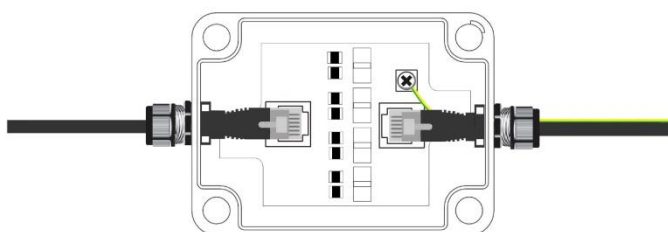

Installation Guide:

IP66 Waterproof Accessories		
#1		x 2
#2		x 2
#3		x 2
#4		x 2
#5		x 2
#6		x 1

1. Assemble the waterproof connector.

2. Put a network cable and grounding wire through the connector.

- Put the cable set into the waterproof case and use the screw nut (#5) to fix it from inside.

- Use TIA/EIA-568-B standard to make a RJ45 connector.

- Connect the network cables to RJ45 connectors.

- Fix the grounding wire.

Note :
The position of grounding cable must be same as the left diagram.

- Put on the cover and screws to firmly fix the waterproof case.

Note:
Make sure the notch is matched.

Specification

ITEM NO.	SP006PHO
Support	
Compliance	IEEE 802.3 af, 802.3 at, 802.3bt IEC 61000-4-5, IEC 61000-4-2, EN61000-4-5
Network Bandwidth	10/100/1000 Mbps
Response Time	Less than 0.7nS
ESD Protection	30KV (Air)/ 30KV(Contact)
Lightning Protection	10KA (8/20 us), 20KV (8/20 us)
Waterproof Rating	IP66
Ports & Interfaces	
Equipment End	1 x RJ45
Cable End	1 x RJ45
Ambient Temperature	
Operation	-40 to 70°C
Storage	-40 to 90°C
Humidity	Up to 95%
Physical Characteristics	
Dimensions	80 x 166 x 70mm
Weight	230g