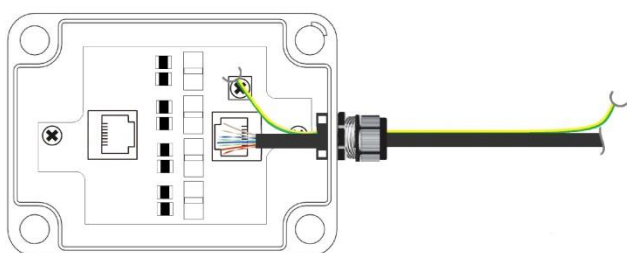

Note:
To effectively protect the PoE device, ensure to connect the grounding wire to the ground.

Application:

- Outdoor PoE Cameras
- Outdoor APs
- Outdoor Network device
- Computer Control Rooms
- Server Farms
- Manufacturing Facilities
- Transmitter and Receiver Stations

Installation Guide:

IP66 Waterproof Accessories		
#1		x 2
#2		x 2
#3		x 2
#4		x 2
#5		x 2
#6		x 1

1. Assemble the waterproof connector.

2. Put a network cable and grounding wire through the connector.

- Put the cable set into the waterproof case and use the screw nut (#5) to fix it from inside.

- Use TIA/EIA-568-B standard to make a RJ45 connector.

- Connect the network cables to RJ45 connectors.

- Fix the grounding wire.

Note :
The position of grounding cable must be same as the left diagram.

- Put on the cover and screws to firmly fix the waterproof case.

Note:
Make sure the notch is matched.

Specification

ITEM NO.	SP006PHO
Support	
Compliance	IEEE 802.3 af, 802.3 at, 802.3bt IEC 61000-4-5, IEC 61000-4-2, EN61000-4-5
Network Bandwidth	10/100/1000 Mbps
Response Time	Less than 0.7nS
ESD Protection	30KV (Air)/ 30KV(Contact)
Lightning Protection	10KA (8/20 us), 20KV (8/20 us)
Waterproof Rating	IP66
Ports & Interfaces	
Equipment End	1 x RJ45
Cable End	1 x RJ45
Ambient Temperature	
Operation	-40 to 70°C
Storage	-40 to 90°C
Humidity	Up to 95%
Physical Characteristics	
Dimensions	80 x 166 x 70mm
Weight	230g