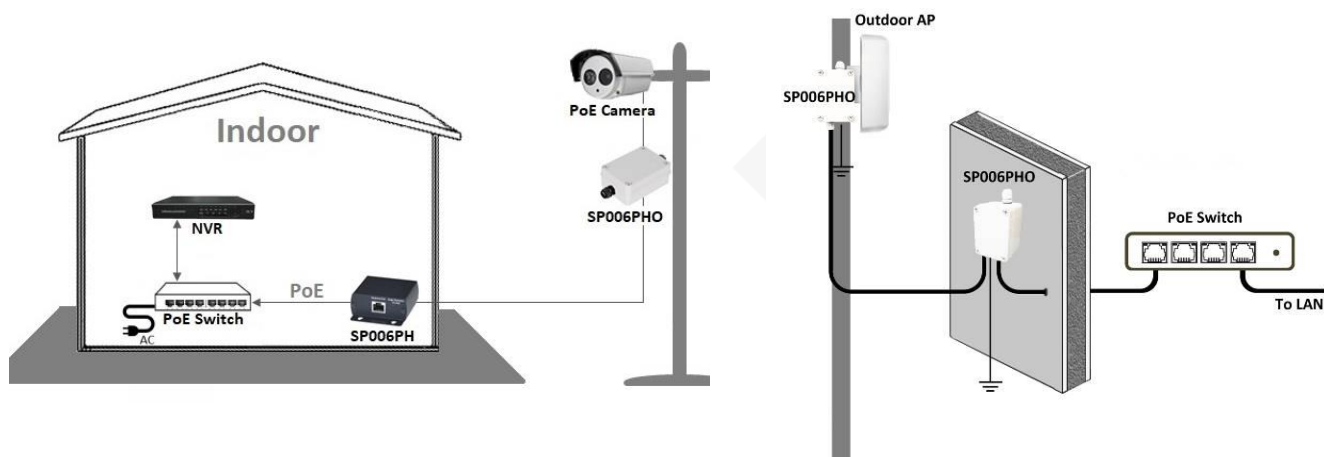

Surge Protector Series

User Manual

Model : SP006PHO

High Performance Outdoor 1G PoE Surge Protector

Introduction

SP006PHO is an in-line surge protector designed to protect a valuable outdoor PoE (Power over Ethernet) device from high voltage surges, with network bandwidth up to 1000Mbps.

Features

- Supports bandwidth up to 1000 Mbps.
- Supports IEEE 802.3 af, 802.3 at, 802.3bt PoE standard.
- Supports Mid-Span and End Span PoE.
- IP66 Waterproof rating.
- Response time less than 1 ns.

Installation View

Note:
To effectively protect the PoE device, ensure to connect the grounding wire to the ground.

Application:

- Outdoor PoE Cameras
- Outdoor APs
- Outdoor Network device
- Computer Control Rooms
- Server Farms
- Manufacturing Facilities
- Transmitter and Receiver Stations

Installation Guide:

IP66 Waterproof Accessories		
#1		x 2
#2		x 2
#3		x 2
#4		x 2
#5		x 2
#6		x 1

1. Assemble the waterproof connector.

2. Put a network cable and grounding wire through the connector.

- Put the cable set into the waterproof case and use the screw nut (#5) to fix it from inside.