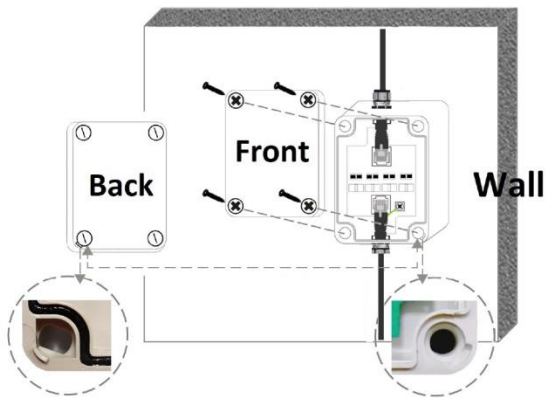

Note:
To effectively protect the PoE device, ensure to connect the grounding wire to the ground.

Application:

- Outdoor PoE Cameras
- Outdoor APs
- Outdoor Network device
- Computer Control Rooms
- Server Farms
- Manufacturing Facilities
- Transmitter and Receiver Stations

Installation Guide:

IP66 Waterproof Accessories		
#1		x 2
#2		x 2
#3		x 2
#4		x 2
#5		x 2
#6		x 1

1. Assemble the waterproof connector.

2. Put a network cable and grounding wire through the connector.

- Put the cable set into the waterproof case and use the screw nut (#5) to fix it from inside.

- Use TIA/EIA-568-B standard to make a RJ45 connector.

- Connect the network cables to RJ45 connectors.

- Fix the grounding wire.

Note :
The position of grounding cable must be same as the left diagram.

- Put on the cover and screws to firmly fix the waterproof case.

Note:
Make sure the notch is matched.

Specification

ITEM NO.	SP006PHO
Support	
Compliance	IEEE 802.3 af, 802.3 at, 802.3bt IEC 61000-4-5, IEC 61000-4-2, EN61000-4-5
Network Bandwidth	10/100/1000 Mbps
Response Time	Less than 0.7nS
ESD Protection	30KV (Air)/ 30KV(Contact)
Lightning Protection	10KA (8/20 us), 20KV (8/20 us)
Waterproof Rating	IP66
Ports & Interfaces	
Equipment End	1 x RJ45
Cable End	1 x RJ45
Ambient Temperature	
Operation	-40 to 70°C
Storage	-40 to 90°C
Humidity	Up to 95%
Physical Characteristics	
Dimensions	80 x 166 x 70mm
Weight	230g