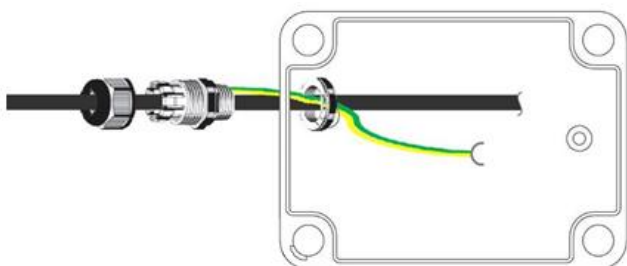

Note:
To effectively protect the PoE device, ensure to connect the grounding wire to the ground.

Application:

- Outdoor PoE Cameras
- Outdoor APs
- Outdoor Network device
- Computer Control Rooms
- Server Farms
- Manufacturing Facilities
- Transmitter and Receiver Stations

Installation Guide:

IP66 Waterproof Accessories		
#1		x 2
#2		x 2
#3		x 2
#4		x 2
#5		x 2
#6		x 1

1. Assemble the waterproof connector.

2. Put a network cable and grounding wire through the connector.

- Put the cable set into the waterproof case and use the screw nut (#5) to fix it from inside.

- Use TIA/EIA-568-B standard to make a RJ45 connector.

- Connect the network cables to RJ45 connectors.

- Fix the grounding wire.

Note :
The position of grounding cable must be same as the left diagram.

- Put on the cover and screws to firmly fix the waterproof case.

Note:
Make sure the notch is matched.

Specification

ITEM NO.	SP006PHO
Support	
Compliance	IEEE 802.3 af, 802.3 at, 802.3bt IEC 61000-4-5, IEC 61000-4-2, EN61000-4-5
Network Bandwidth	10/100/1000 Mbps
Response Time	Less than 0.7nS
ESD Protection	30KV (Air)/ 30KV(Contact)
Lightning Protection	10KA (8/20 us), 20KV (8/20 us)
Waterproof Rating	IP66
Ports & Interfaces	
Equipment End	1 x RJ45
Cable End	1 x RJ45
Ambient Temperature	
Operation	-40 to 70°C
Storage	-40 to 90°C
Humidity	Up to 95%
Physical Characteristics	
Dimensions	80 x 166 x 70mm
Weight	230g