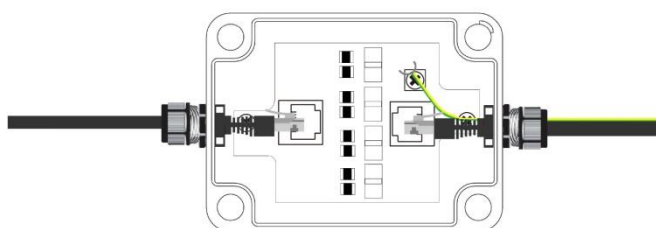

Note:
To effectively protect the PoE device, ensure to connect the grounding wire to the ground.

Application:

- Outdoor PoE Cameras
- Outdoor APs
- Outdoor Network device
- Computer Control Rooms
- Server Farms
- Manufacturing Facilities
- Transmitter and Receiver Stations

Installation Guide:

IP66 Waterproof Accessories		
#1		x 2
#2		x 2
#3		x 2
#4		x 2
#5		x 2
#6		x 1

1. Assemble the waterproof connector.

2. Put a network cable and grounding wire through the connector.

- Put the cable set into the waterproof case and use the screw nut (#5) to fix it from inside.

- Use TIA/EIA-568-B standard to make a RJ45 connector.

- Connect the network cables to RJ45 connectors.

- Fix the grounding wire.

Note :
The position of grounding cable must be same as the left diagram.

- Put on the cover and screws to firmly fix the waterproof case.

Note:
Make sure the notch is matched.

Specification

ITEM NO.	SP006PHO
Support	
Compliance	IEEE 802.3 af, 802.3 at, 802.3bt IEC 61000-4-5, IEC 61000-4-2, EN61000-4-5
Network Bandwidth	10/100/1000 Mbps
Response Time	Less than 0.7nS
ESD Protection	30KV (Air)/ 30KV(Contact)
Lightning Protection	10KA (8/20 us), 20KV (8/20 us)
Waterproof Rating	IP66
Ports & Interfaces	
Equipment End	1 x RJ45
Cable End	1 x RJ45
Ambient Temperature	
Operation	-40 to 70°C
Storage	-40 to 90°C
Humidity	Up to 95%
Physical Characteristics	
Dimensions	80 x 166 x 70mm
Weight	230g